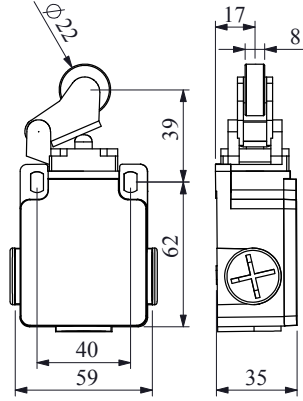

Sınır Şalterler Limit Switches

EMES®

Gövde Malzemesi : Metal
Housing Material : Metal

Ürün Kodu	Akış Diagramı	Kontakt Blok	Uç Eleman Malzemesi
Product Code	Flow Chart	Contact Block	Actuator End Unit Material
L2K13MIP211		Ani / Snap - 1NA+1NK / 1NO+1NC	Plastik Plastic
L2K23MIP211		Yavaş / Slow - 1NA+1NK / 1NO+1NC	
L2K25MIP211		Yavaş / Slow - 1NA+2NK / 1NO+2NC	
L2K27MIP211		Yavaş / Slow - 2NA+1NK / 2NO+1NC	
L2K12MIP211		Ani / Snap - 2NK / 2NC	
L2K29MIP211		Yavaş / Slow - 1NA+1NK / 1NO+1NC